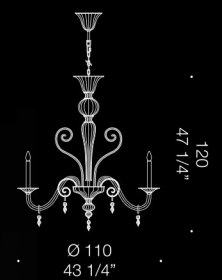

# High-class detailed piece.

Sara is an elegant chandelier which comes in several different sizes and configurations. The design of this product is detail rich yet well balanced and perfectly proportioned. It communicates a sense of grandeur, without renouncing its sobriety and class. Handmade in Murano, Sara is a great option for any high-end interior.

SARA K6  
6xMAX 46W E14

SARA K8  
8xMAX 46W E14

SARA K10  
10xMAX 46W E14

SARA K12  
12xMAX 46W E14

SARA K42  
42xMAX 46W E14

**SARA**  
Design by Roberto Assenza

**SARA A2**  
2xMAX 46W E14

**SARA A3**  
3xMAX 46W E14