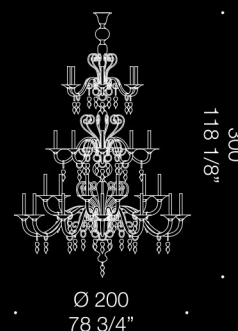

# High-class detailed piece.

Sara is an elegant chandelier which comes in several different sizes and configurations. The design of this product is detail rich yet well balanced and perfectly proportioned. It communicates a sense of grandeur, without renouncing its sobriety and class. Handmade in Murano, Sara is a great option for any high-end interior.

SARA K6  
6xMAX 46W E14

SARA K8  
8xMAX 46W E14

SARA K10  
10xMAX 46W E14

SARA K12  
12xMAX 46W E14

SARA K42  
42xMAX 46W E14

**SARA**  
Design by Roberto Assenza

**SARA A2**  
2xMAX 46W E14

**SARA A3**  
3xMAX 46W E14