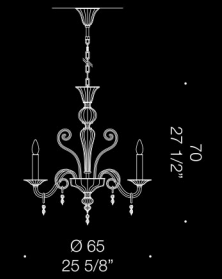

# High-class detailed piece.

Sara is an elegant chandelier which comes in several different sizes and configurations. The design of this product is detail rich yet well balanced and perfectly proportioned. It communicates a sense of grandeur, without renouncing its sobriety and class. Handmade in Murano, Sara is a great option for any high-end interior.