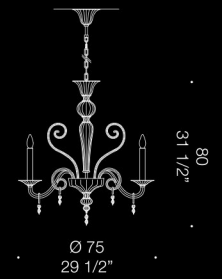

SARA K8
8xMAX 46W E14